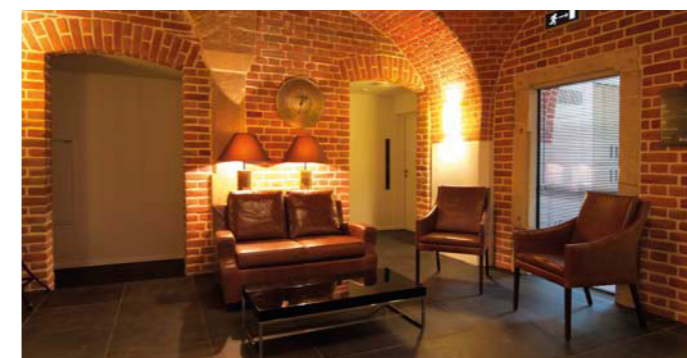

The ancient interior of the hotel harmoniously integrates modern elements.