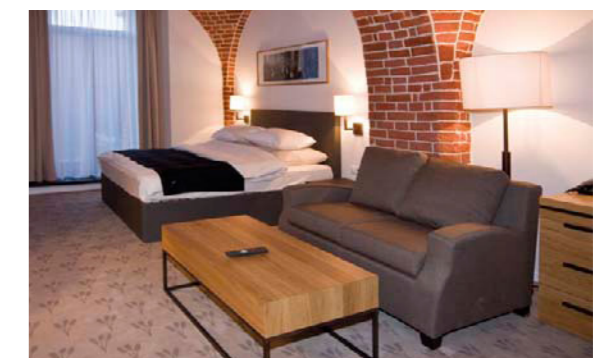

The Granary La Suite Hotel

Dining room with adjoining kitchen on a glazed mezzanine. Oak elements fastened to frames made of raw steel covered with imitation rust.

One of the most interesting hotel projects in the portfolio of FAST SA consisted in the comprehensive supply of furniture to the The Granary - La Suite Hotel in Wrocław: from luxury apartments through a stylish reception area to atmospheric restaurants. Thanks to bold, up-to-date solutions highlighting the beauty of ancient architectural elements, the granary from the 16th century situated in the Old Town area, converted into a hotel, has become an exclusive, boutique hotel for demanding guests.

Jacek Szczutowski
Interiors & Furniture
E-mail: jacek.szczutowski@fast.pl

Project:
The Granary - La Suite Hotel *****, Wrocław

FAST SA scope of works:
Interior fit-up

Project Owner/General Contractor:
Project Owner: Stargroup Poland
General Contractor: ERBUD SA

FAST SA Project Manager:
Jacek Szczutowski
E-mail: jacek.szczutowski@fast.pl

The ancient interior of the hotel harmoniously integrates modern elements.

Top quality materials enhance the simple shapes of the furniture.